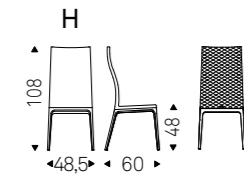

Arcadia Couture chair

Paolo Cattelan | 2017

Sedia con o senza braccioli con struttura in faggio naturale, tinto noce Canaletto, wenghè o nero opaco. Rivestimento in ecopelle o pelle come da campionario. Retro schienale trapuntato. Non sfoderabile.

Chair with or without arms with frame in natural beech, Canaletto walnut, wenghè or black stained beech. Cover in synthetic leather or soft leather as per sample card. Quilted seatback cover. The cover is not removable.

Chaise avec ou sans accoudoirs avec structure en hêtre naturel, hêtre teinté noyer Canaletto, hêtre teinté wenghè ou hêtre laqué noir opaque. Revêtement en simili cuir ou cuir mince selon échantillons. Dos de siège matelassé. Le revêtement n'est pas déhoussable.

Silla con o sin brazos con patas en haya natural, teñida nogal Canaletto, wenghè o negro mate. Revestimiento en ecopiel o piel según muestrario. Respaldo exterior acolchado. El tapizado no es desenfundable.

Stuhl mit oder ohne Armlehnen in Buche natur, gebeizt Nussbaum Canaletto, wenghè oder schwarz. Bezug aus Kunstleder oder Softleder laut Musterkarte. Rückseite gesteppt. Nicht abziehbar.